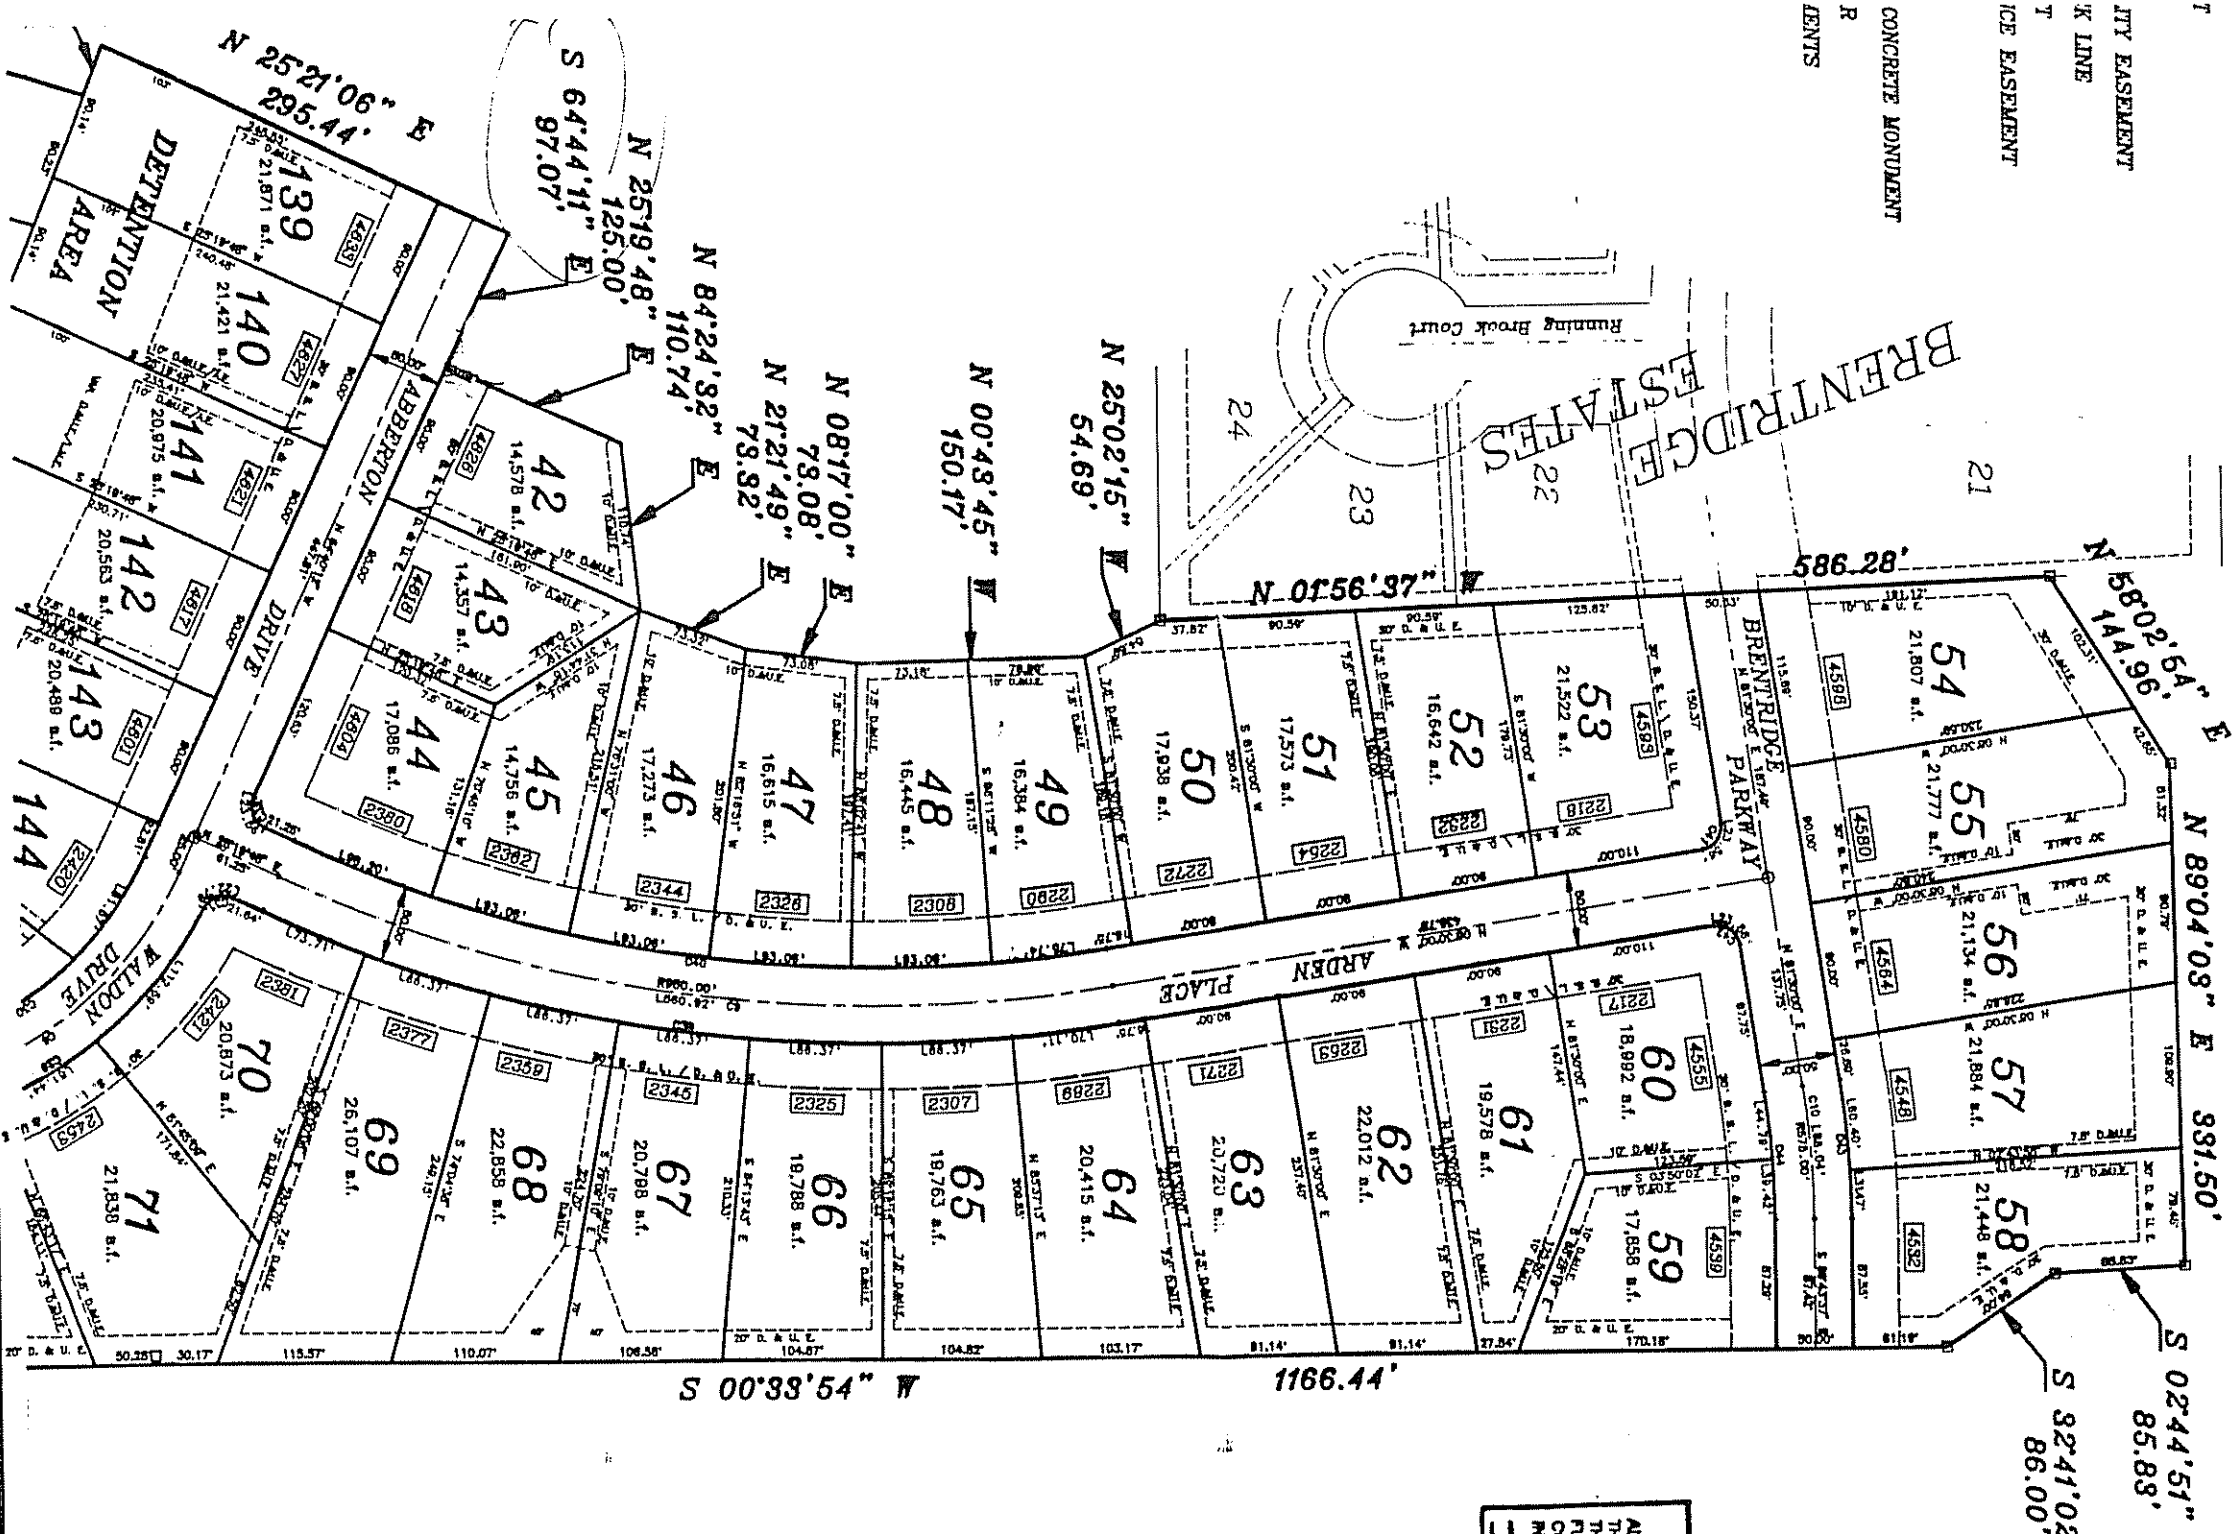

# FOREST HILLS - S

## WHITE RIVER TOWN JOHNSON COUNTY, INDIANA

- T
- ITY EASEMENT
- K LINE
- T
- ICE EASEMENT
- CONCRETE MONUMENT
- R
- EENTS

ALL THE FOUR